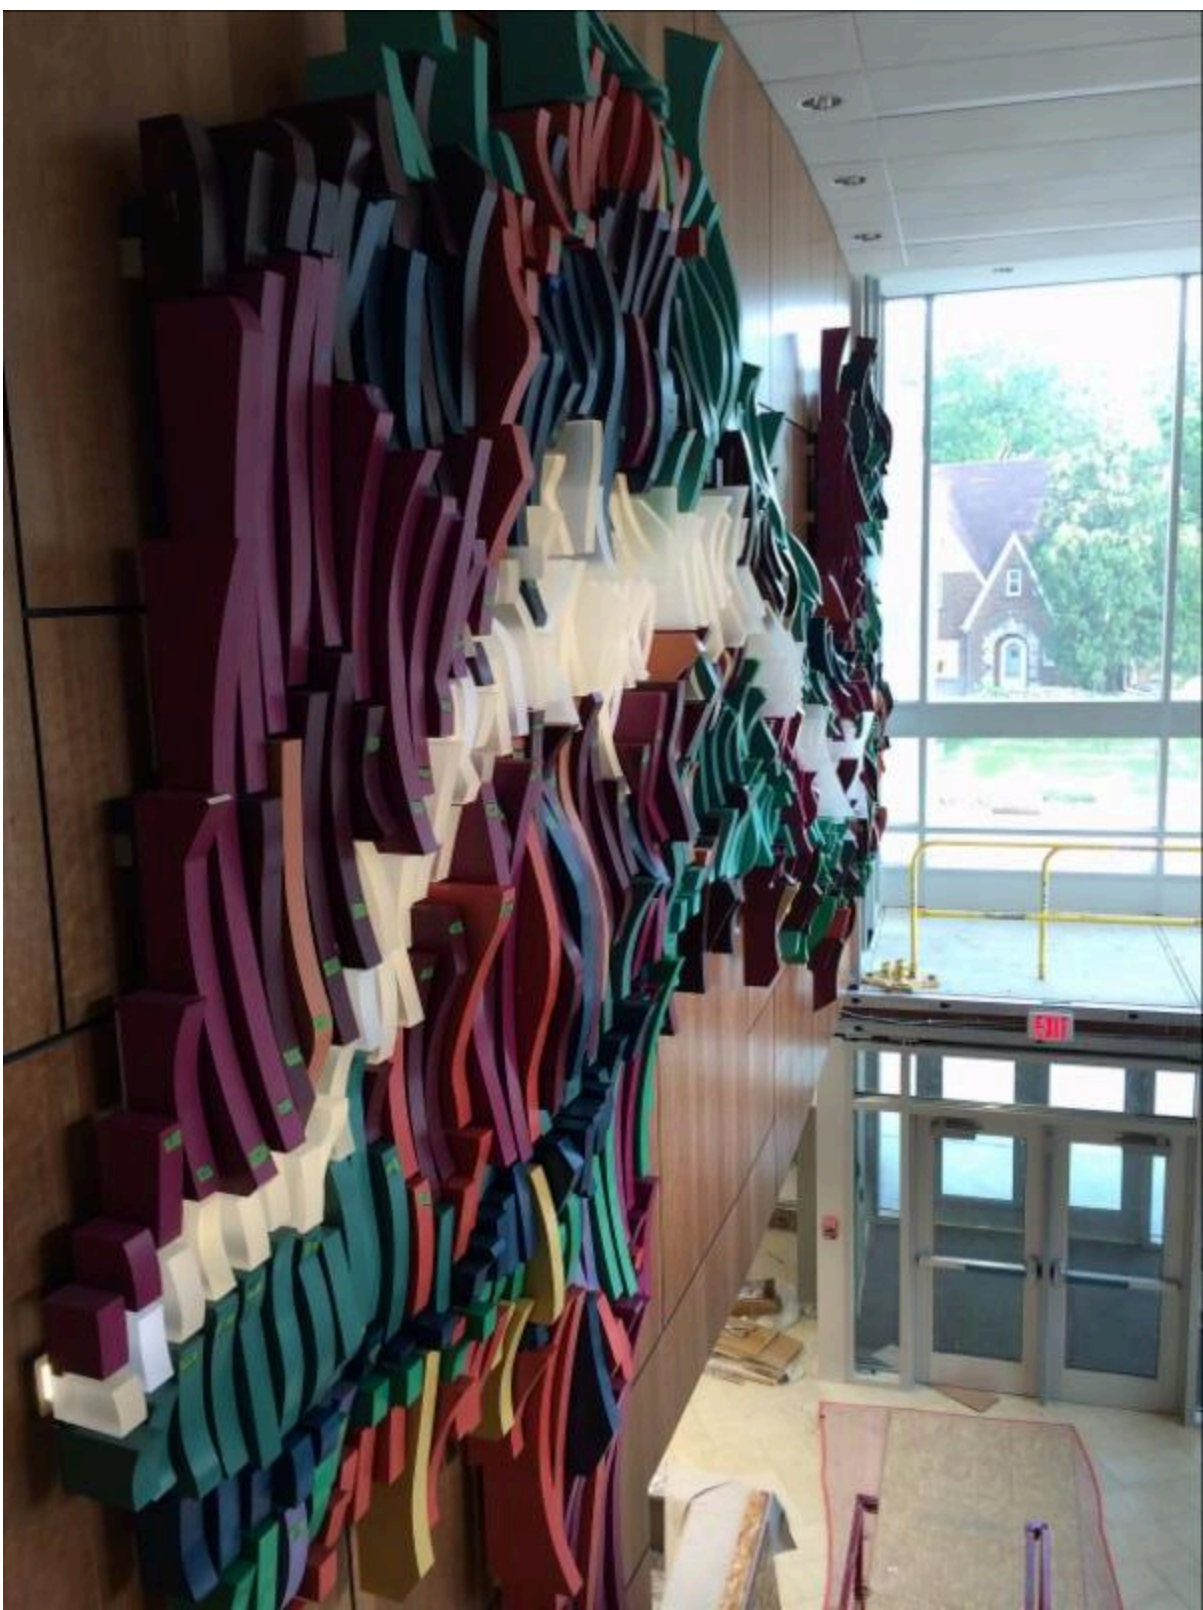

Photos courtesy Eikamp Arts.