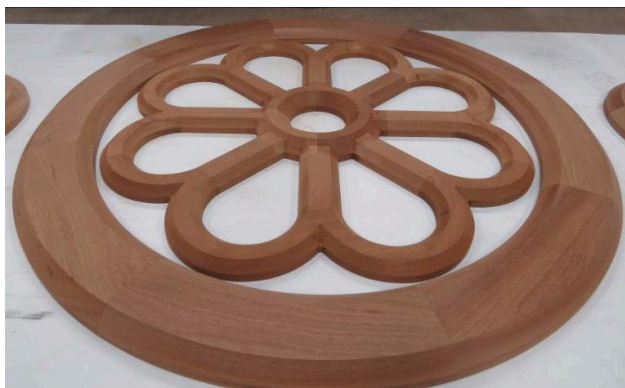

## Methodist Church Steeple Parts

Another project that we undertook was replicating decorative pieces on the steeple of a Methodist church that had deteriorated over time.

These ornamental medallions were manufactured from mahogany which stands up well to outside elements. The pieces will be painted to match the current architecture.

The church steeple contained several pieces that needed to be recreated. To the left is the medallion located near the peak on the steeple.

The pieces look rather delicate from a distant view. However, when you see Paul next to some of the them, the actual size is quite substantial. It was an interesting project to undertake and an enjoyable challenge to recreate.