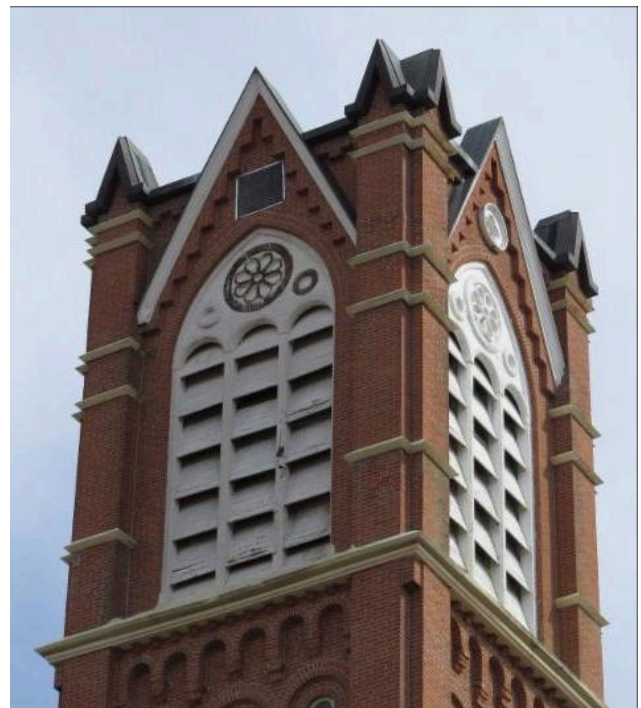

## Methodist Church Steeple Parts

Another project that we undertook was replicating decorative pieces on the steeple of a Methodist church that had deteriorated over time.

These ornamental medallions were manufactured from mahogany which stands up well to outside elements. The pieces will be painted to match the current architecture.

The church steeple contained several pieces that needed to be recreated. To the left is the medallion located near the peak on the steeple.

The pieces look rather delicate from a distant view. However, when you see Paul next to some of the them, the actual size is quite substantial. It was an interesting project to undertake and an enjoyable challenge to recreate.